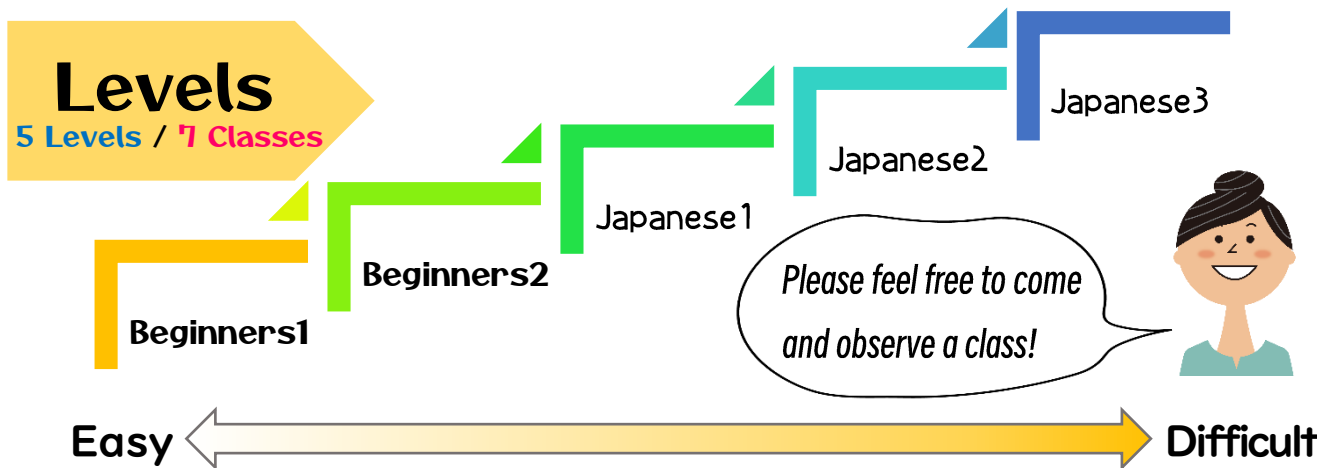

# I-PAL Japanese Language Courses

Let's learn practical Japanese for daily life together with experienced, professional Japanese language teachers!

Please feel free to come and observe a class!

From Beginners 1 to Japanese 3, you can learn basic-level Japanese over approximately two and a half years.

After studying up to Japanese 3, you will be ready to take the Japanese-Language Proficiency Test (JLPT) N4.

If you have studied Japanese before, even a little, you will take a level check test first.

## Schedule

**First Term (17 sessions)**  
From April until around September  
(Applications open from February)

**Second Term (17 sessions)**  
From October until around February  
(Applications open from September)